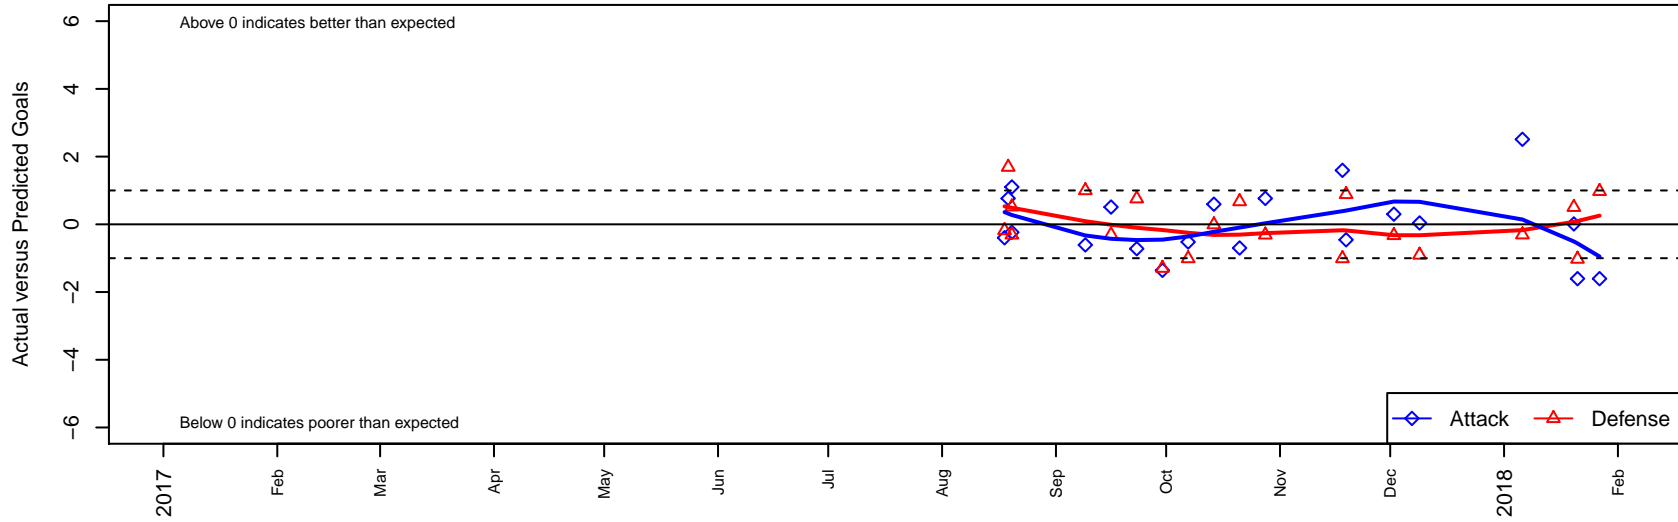

Seattle United S Blue G04

Seattle United Regional
 Seattle, WA
 G04 total strength=1127
 attack=3.56 defense=2.72
 fall league = NPSL Div 2 (04) U14

alt names used:
 Seattle United G04 South Blue
 Seattle United South G04 Blue
 Seattle United South G04 Blue

Venues played:
 2017 Xtreme Cup GU14
 2017 NPSL Division 2 (04) U14
 2017 Founders Cup G04 Div A

Seattle United S Blue G04
 Dots are actual minus expected GF (blue circles) and GA (red triangles).
 Blue line is smoothed change in attack strength. Red is smoothed change in defense strength.

**attack and defense variance (black dot)
relative to other teams
and top 10 in region**

**attack and defense rating
relative to others at age
and all opponents in last 13 months**

Performance relative to 13 month average