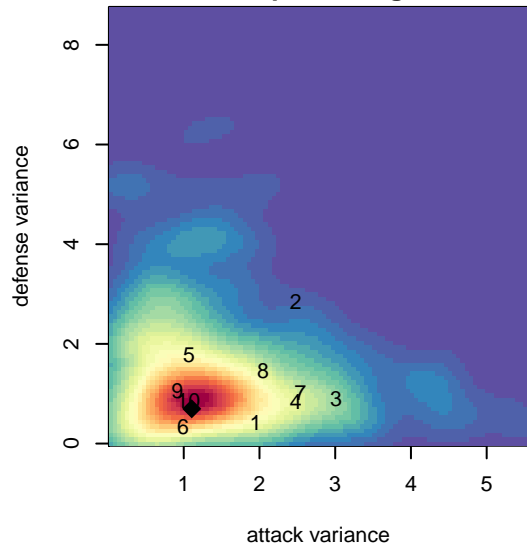

Seattle United S Blue G04

Seattle United Regional
 Seattle, WA
 G04 total strength=1127
 attack=3.56 defense=2.72
 fall league = NPSL Div 2 (04) U14

alt names used:
 Seattle United G04 South Blue
 Seattle United South G04 Blue
 Seattle United South G04 Blue

Venues played:
 2017 Xtreme Cup GU14
 2017 NPSL Division 2 (04) U14
 2017 Founders Cup G04 Div A

Seattle United S Blue G04
 Dots are actual minus expected GF (blue circles) and GA (red triangles).
 Blue line is smoothed change in attack strength. Red is smoothed change in defense strength.

**attack and defense variance (black dot)
relative to other teams
and top 10 in region**

**attack and defense rating
relative to others at age
and all opponents in last 13 months**

Performance relative to 13 month average