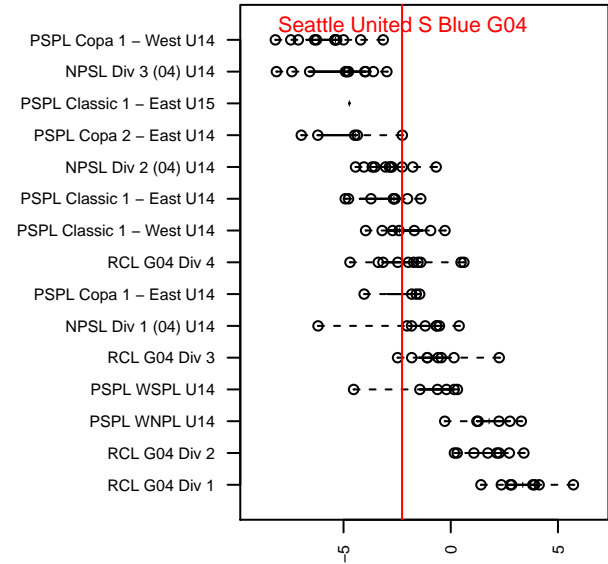

Seattle United S Blue G04

Seattle United Regional
 Seattle, WA
 G04 total strength=1127
 attack=3.56 defense=2.72
 fall league = NPSL Div 2 (04) U14

alt names used:
 Seattle United G04 South Blue
 Seattle United South G04 Blue
 Seattle United South G04 Blue

Venues played:
 2017 Xtreme Cup GU14
 2017 NPSL Division 2 (04) U14
 2017 Founders Cup G04 Div A

Seattle United S Blue G04
 Dots are actual minus expected GF (blue circles) and GA (red triangles).
 Blue line is smoothed change in attack strength. Red is smoothed change in defense strength.

**attack and defense variance (black dot)
relative to other teams
and top 10 in region**

**attack and defense rating
relative to others at age
and all opponents in last 13 months**

Performance relative to 13 month average